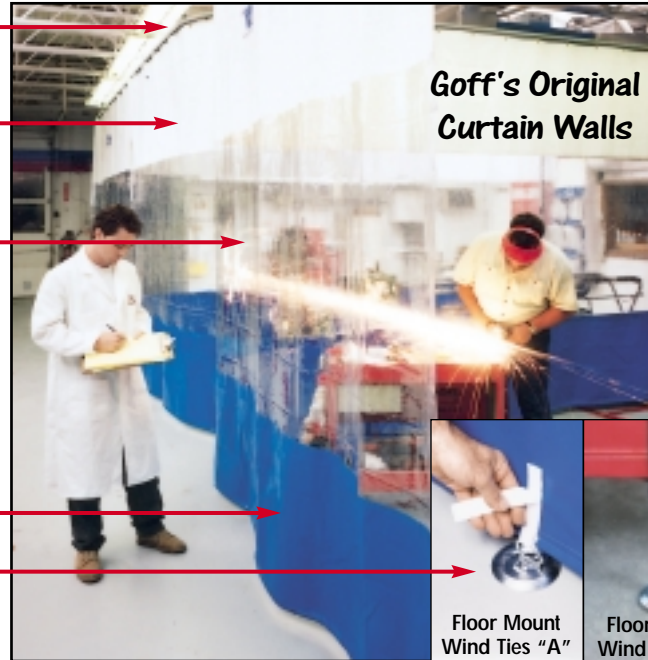

Goff's Original Curtain Walls, strip doors and welding screens are available in ready to ship, stock sizes; or let Goff's curtain design specialists create a custom system for you!

The Original Goff Curtain Wall

Goff's unique "Original Curtain Wall" system creates a retractable barrier that can be drawn into use in seconds. The Curtain Walls glide on a simple to install track & roller system that is guaranteed in writing to give you a lifetime of trouble free use. Curtain wall systems are shipped ready to install, complete with instructions. Goff's Curtain Walls are ideal for a wide variety of uses including: Confining contaminants such as dust, paint & primer overspray, grinding sparks and water or chemical mist.*

- 16 gauge Steel Channel Track & Roller System
- 14oz.* Reinforced Vinyl Top Section
- 20mil.* Double Polished Clear Windowed Section
- 14oz.* Reinforced Colored Vinyl Section (Your Choice of over 11 Different Colors)*
- "Floor Mount Wind Ties"***

*** Innovated and/or available exclusively from "Goff's"

The Original Goffs Curtain Wall packages are available in custom sizes or in stock, ready to ship sizes of 8', 9', 10' & 12' high and widths of 6', 12' & 24' with blue bottoms, clear centers and white tops.*

Single Curtain

- Stock Curtain Wall Packages Ship Within 24hrs!

*Not designed or suggested to be used as a paint booth. Check local and state codes for compliance.

Materials & Construction

Goff's Original Curtain Walls are constructed with a combination of some of the finest industrial vinyls available. The upper and lower opaque, PVC sections are 14 oz. per square yard, reinforced with a polyester 9 x 9 x 1000 denier weft inserted scrim which is laminated into the fabric to give the curtain a high tear and tensile strength without sacrificing flexibility. These reinforced materials are exclusively manufactured for Goffs to be certified flame retardant by the California State Fire Marshals office, as well as passing the NFPA-701 test for fire resistance. The polyvinyl curtain material is water repellent, mildew and rot resistant as well as being resistant to most chemicals. It can withstand a maximum temperature of 180° F and contains a cold crack resistance to -40° F. This material is also available in over eleven different stock colors.