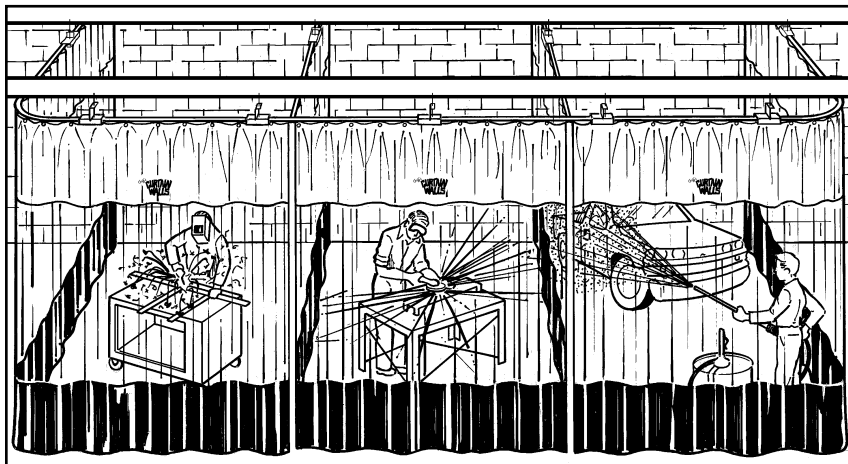

Goff's Curtain Walls Are Ideal For:

- Airborne Particle Containment
- Machine Area Separation
- Paint, Primer & Prep Areas
- Wash Bays
- Privacy Screen Areas
- Grinding Areas
- Welding Areas
- Sanding Areas

The upper and lower reinforced curtain sections are double lock stitched to a 20 mil. double polished, clear, 52" high windowed section that withstands temperatures of between -20° and +150°. The sections are joined using mildew/rot resistant thread. Brass, toothed grommets are placed 1' on center along the top for attachment to dual wheeled roller hooks that glide easily on the 16 gauge galvanized steel track system. Goff's Curtain Walls easily attach to one another via 2" industrial hook & loop fasteners placed in 2-1' patches on each outer vertical edge and a zinc plated chain is sewn into the bottom edge for additional weight.

Adding Goff's Curtain Walls To Your Facility Can Offer:

- A Safer Work Environment
- Increased Productivity
- Confinement of Contaminants
- A Cleaner Work Environment
- Instant Separation of Work Areas
- Protection from Sparks and Hazardous Debris
- Improved Facility Appearance
- Reduced Heat & Cold Loss