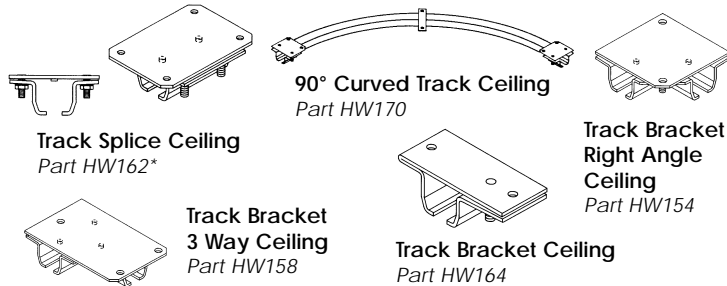

Ceiling Support Hardware