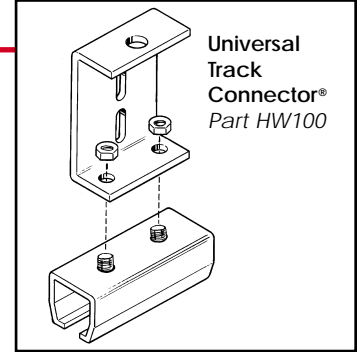

WARRANTY

Goff's Enterprises, Inc. warrants all Curtain Wall Systems from failure in normal use due to defects in material or workmanship for a period of FIVE years from date of purchase. A LIFETIME warranty on all track & roller hardware. Goff's Enterprises may elect to repair or replace defective or damaged goods.

★ **Recipient of National Safety Newsmaker Award** ★
Most outstanding idea on how to prevent accidents
and minimize injuries in specific situations and environments

Universal Track Connector®

Goff's Enterprises, Inc. has introduced a revolutionary new hardware piece that completely eliminates the need for individual suspend, wall and flush mount track splicing hardware. Designed by Goff's, the versatile track splicing clamp is now standard issue for all Original Goff Curtain Wall orders, simplifying the ordering process and assuring that you get the proper hardware that you need every time. With the universal track connector, you can't go wrong. Stocking Distributors benefit from this new hardware because stock curtain wall packages can be kept-in-house and the proper hardware will be included, no matter what the customer's application, every time.

*Universal track connector is capable of replacing the below asterisked hardware pieces, however any hardware piece is available upon request.

Hardware Options

The Goff Curtain Wall system can be mounted directly to a ceiling, wall, or suspended from the ceiling. Floor mount hardware is also available. For smooth, easy movement all curtain systems come complete with a heavy duty track (16 gauge) and rollerhook system along with either suspend, wall or flush mount brackets.