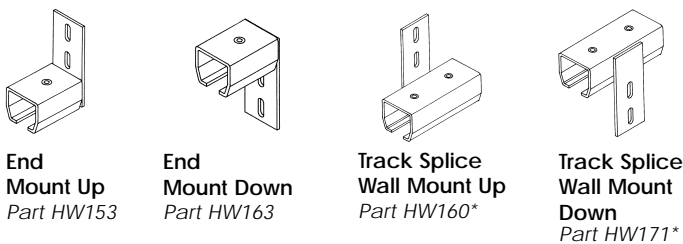

Wall & End Mount Hardware