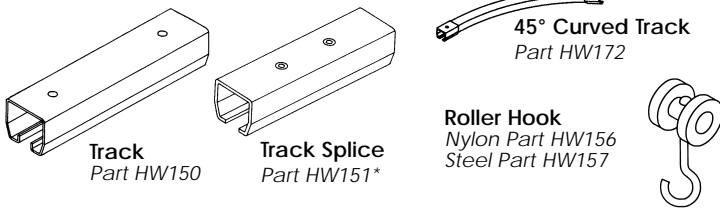

Track & Accessories